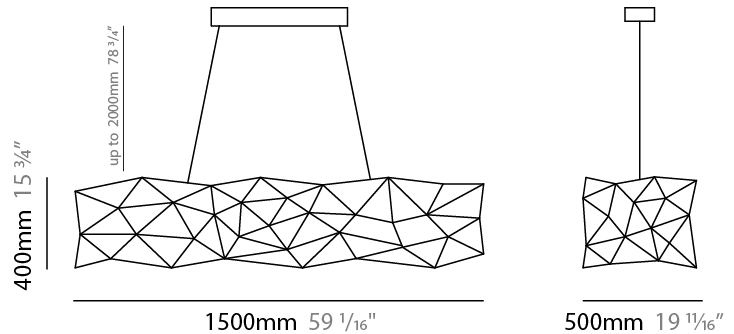

COSMOS ABSTRACT SUSPENSION

D101943-

base number   LED   Color   Finish
Dimming   Temperature   Options

1. To build a product code in our configurator select the specify button on the base model # product page
2. To build a manual product code on this datasheet choose from the options listed below in blue font and add the suffix to the base model #

GENERAL

Series: Cosmos Abstract
Brand: Quasar
Division: Design
Mounting Type: Suspension
Mounting Location: Ceiling
Subcategory: Ambient

PHYSICAL

Shape: Abstract
Length (mm): 1500
Length (in): 59 1/16
Width (mm): 500
Width (in): 19 11/16
Height (mm): 400
Height (in): 15 3/4
Max. Overall Height (mm): 2400
Max. Overall Height (in): 94 1/2
Light Distribution: Omnidirectional
Weight (kg): 4.5
Weight (lbs): 9.92
[Fixture Finish: NIC / BRA / BBR](#)
Fixture Material: Metal
Upon Request: Custom Sizes

ELECTRICAL

Lamp Type: LED
Input Wattage (W): 33
[Dimming: Non-Dimming / Phase Dimming (120vac Only)](#)
Driver Included: Yes
Driver Location: Integrated
Driver Type: Constant Voltage - Universal
Driver Class: Class 2
Input Voltage (V): 120 - 277
Output Voltage (V): 12
Upon Request: Integral: 0-10Vdc dimming

LED

Number of LEDs: 55
[Color Temperature (°K): 2400 / 2800](#)
Max. Delivered Lumen (lm): 1650 (2800K)
CRI: >90 CRI
Lamp Life (hrs): 50000

OPTICAL

RATINGS AND CERTIFICATIONS

Certified By: Certified for North American Standards
IP rating: IP20