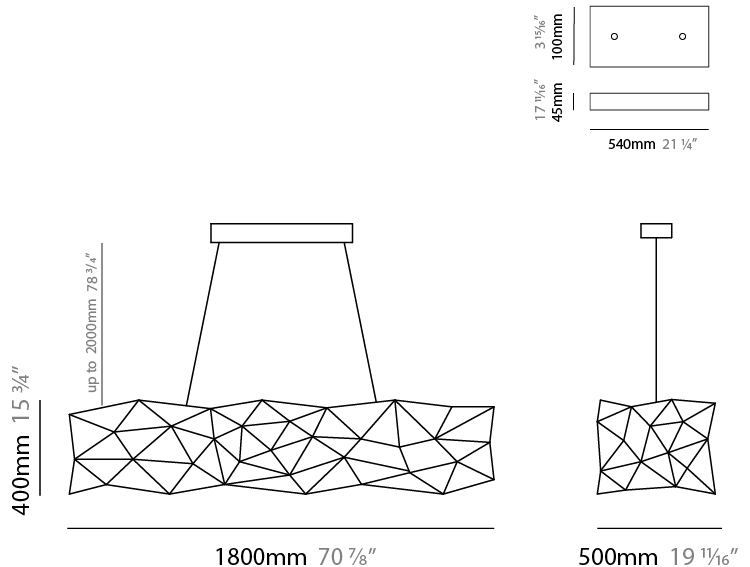

COSMOS ABSTRACT SUSPENSION

D101739-

base number   LED Dimming   Color Temperature   Finish Options

1. To build a product code in our configurator select the specify button on the base model # product page
2. To build a manual product code on this datasheet choose from the options listed below in blue font and add the suffix to the base model #

GENERAL

Series: Cosmos Abstract
Brand: Quasar
Division: Design
Mounting Type: Suspension
Mounting Location: Ceiling
Subcategory: Ambient

PHYSICAL

Shape: Abstract
Length (mm): 1800
Length (in): 70 ⁷/₈
Width (mm): 500
Width (in): 19 ¹¹/₁₆
Height (mm): 400
Height (in): 15 ³/₄
Max. Overall Height (mm): 2400
Max. Overall Height (in): 94 ¹/₂
Light Distribution: Omnidirectional
Weight (kg): 4.5
Weight (lbs): 9.92
[Fixture Finish: NIC / BRA / BBR](#)
Fixture Material: Metal
Cable Details: 2000mm Cable
Upon Request: Custom Sizes

ELECTRICAL

Lamp Type: LED
Input Wattage (W): 36
[Dimming: Non-Dimming / Phase Dimming (120vac Only)](#)
Driver Included: Yes
Driver Location: Integrated
Driver Type: Constant Voltage - Universal
Driver Class: Class 2
Input Voltage (V): 120 - 277
Output Voltage (V): 12
Upon Request: Integral: 0-10Vdc dimming

LED

Number of LEDs: 60
[Color Temperature (°K): 2400 / 2800](#)
Max. Delivered Lumen (lm): 1800 (2800K)
CRI: >90 CRI
Lamp Life (hrs): 50000

OPTICAL

RATINGS AND CERTIFICATIONS

Certified By: Certified for North American Standards
IP rating: IP20