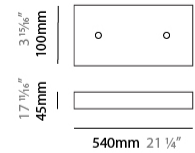

COSMOS ABSTRACT SUSPENSION

D101738-

base number   LED   Color   Finish
Dimming   Temperature   Options

1. To build a product code in our configurator select the specify button on the base model # product page
2. To build a manual product code on this datasheet choose from the options listed below in blue font and add the suffix to the base model #

GENERAL

Series: Cosmos Abstract
Brand: Quasar
Division: Design
Mounting Type: Suspension
Mounting Location: Ceiling
Subcategory: Ambient

PHYSICAL

Shape: Abstract
Length (mm): 1250
Length (in): 49 3/16
Width (mm): 500
Width (in): 19 11/16
Height (mm): 400
Height (in): 15 3/4
Max. Overall Height (mm): 2400
Max. Overall Height (in): 94 1/2
Light Distribution: Omnidirectional
Weight (kg): 4
Weight (lbs): 8.82
[Fixture Finish: NIC / BRA / BBR](#)
Fixture Material: Metal
Cable Details: 2000mm Cable
Upon Request: Custom Sizes

ELECTRICAL

Lamp Type: LED
Input Wattage (W): 30
[Dimming: Non-Dimming / Phase Dimming (120vac Only)](#)
Driver Included: Yes
Driver Location: Integrated
Driver Type: Constant Voltage - Universal
Driver Class: Class 2
Input Voltage (V): 120 - 277
Output Voltage (V): 12
Upon Request: Integral: 0-10Vdc dimming

LED

Number of LEDs: 50
[Color Temperature (°K): 2400 / 2800](#)
Max. Delivered Lumen (lm): 1500 (2800K)
CRI: >90 CRI
Lamp Life (hrs): 50000

OPTICAL

RATINGS AND CERTIFICATIONS

Certified By: Certified for North American Standards
IP rating: IP20