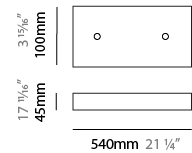

COSMOS ABSTRACT SUSPENSION

D101943-

base number   LED   Color   Finish
Dimming   Temperature   Options

1. To build a product code in our configurator select the specify button on the base model # product page
2. To build a manual product code on this datasheet choose from the options listed below in blue font and add the suffix to the base model #

GENERAL

Series: Cosmos Abstract
Brand: Quasar
Division: Design
Mounting Type: Suspension
Mounting Location: Ceiling
Subcategory: Ambient

PHYSICAL

Shape: Abstract
Length (mm): 1500
Length (in): 59 1/16
Width (mm): 500
Width (in): 19 11/16
Height (mm): 400
Height (in): 15 3/4
Max. Overall Height (mm): 2400
Max. Overall Height (in): 94 1/2
Light Distribution: Omnidirectional
Weight (kg): 4.5
Weight (lbs): 9.92
[Fixture Finish: NIC / BRA / BBR](#)
Fixture Material: Metal
Upon Request: Custom Sizes

ELECTRICAL

Lamp Type: LED
Input Wattage (W): 33
[Dimming: Non-Dimming / Phase Dimming (120vac Only)](#)
Driver Included: Yes
Driver Location: Integrated
Driver Type: Constant Voltage - Universal
Driver Class: Class 2
Input Voltage (V): 120 - 277
Output Voltage (V): 12
Upon Request: Integral: 0-10Vdc dimming

LED

Number of LEDs: 55
[Color Temperature (°K): 2400 / 2800](#)
Max. Delivered Lumen (lm): 1650 (2800K)
CRI: >90 CRI
Lamp Life (hrs): 50000

OPTICAL

RATINGS AND CERTIFICATIONS

Certified By: Certified for North American Standards
IP rating: IP20