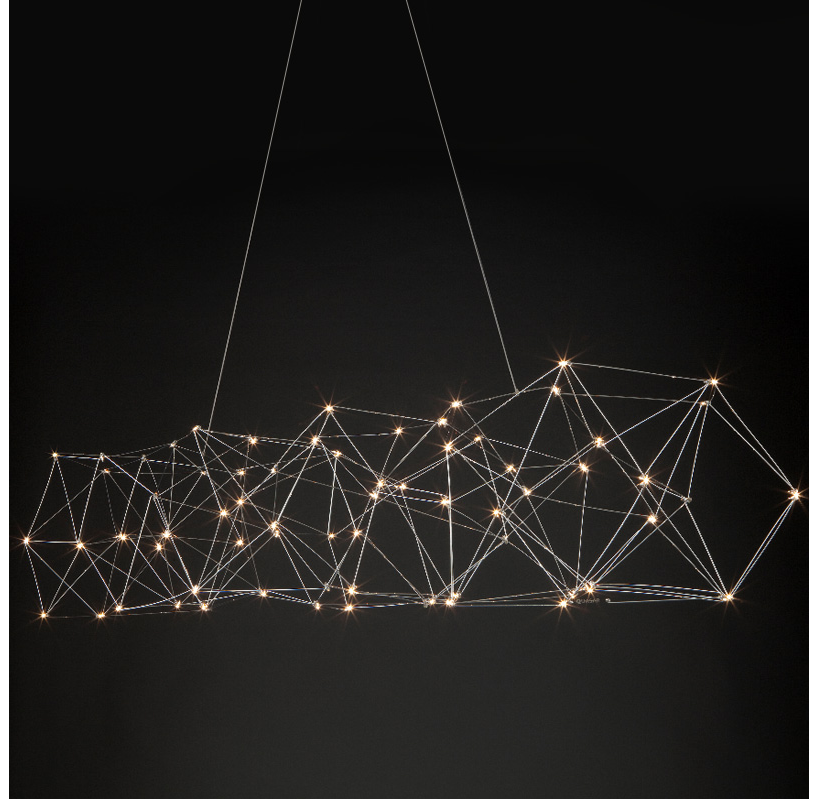

COSMOS ABSTRACT SUSPENSION

D101738-

base number   LED   Color   Finish
Dimming   Temperature   Options

1. To build a product code in our configurator select the specify button on the base model # product page
2. To build a manual product code on this datasheet choose from the options listed below in blue font and add the suffix to the base model #

GENERAL

Series: Cosmos Abstract
Brand: Quasar
Division: Design
Mounting Type: Suspension
Mounting Location: Ceiling
Subcategory: Ambient

PHYSICAL

Shape: Abstract
Length (mm): 1250
Length (in): 49 3/16
Width (mm): 500
Width (in): 19 11/16
Height (mm): 400
Height (in): 15 3/4
Max. Overall Height (mm): 2400
Max. Overall Height (in): 94 1/2
Light Distribution: Omnidirectional
Weight (kg): 4
Weight (lbs): 8.82
[Fixture Finish: NIC / BRA / BBR](#)
Fixture Material: Metal
Cable Details: 2000mm Cable
Upon Request: Custom Sizes

ELECTRICAL

Lamp Type: LED
Input Wattage (W): 30
[Dimming: Non-Dimming / Phase Dimming (120vac Only)](#)
Driver Included: Yes
Driver Location: Integrated
Driver Type: Constant Voltage - Universal
Driver Class: Class 2
Input Voltage (V): 120 - 277
Output Voltage (V): 12
Upon Request: Integral: 0-10Vdc dimming

LED

Number of LEDs: 50
[Color Temperature (°K): 2400 / 2800](#)
Max. Delivered Lumen (lm): 1500 (2800K)
CRI: >90 CRI
Lamp Life (hrs): 50000

OPTICAL

RATINGS AND CERTIFICATIONS

Certified By: Certified for North American Standards
IP rating: IP20