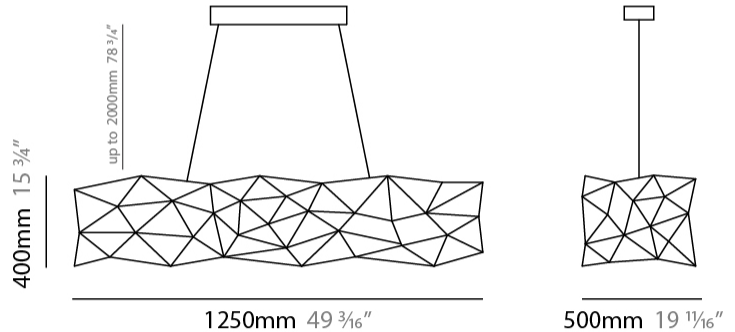

COSMOS ABSTRACT SUSPENSION

D101738-

base number   LED   Color   Finish
Dimming   Temperature   Options

1. To build a product code in our configurator select the specify button on the base model # product page
2. To build a manual product code on this datasheet choose from the options listed below in blue font and add the suffix to the base model #

GENERAL

Series: Cosmos Abstract
Brand: Quasar
Division: Design
Mounting Type: Suspension
Mounting Location: Ceiling
Subcategory: Ambient

PHYSICAL

Shape: Abstract
Length (mm): 1250
Length (in): 49 3/16
Width (mm): 500
Width (in): 19 11/16
Height (mm): 400
Height (in): 15 3/4
Max. Overall Height (mm): 2400
Max. Overall Height (in): 94 1/2
Light Distribution: Omnidirectional
Weight (kg): 4
Weight (lbs): 8.82
[Fixture Finish: NIC / BRA / BBR](#)
Fixture Material: Metal
Cable Details: 2000mm Cable
Upon Request: Custom Sizes

ELECTRICAL

Lamp Type: LED
Input Wattage (W): 30
[Dimming: Non-Dimming / Phase Dimming (120vac Only)](#)
Driver Included: Yes
Driver Location: Integrated
Driver Type: Constant Voltage - Universal
Driver Class: Class 2
Input Voltage (V): 120 - 277
Output Voltage (V): 12
Upon Request: Integral: 0-10Vdc dimming

LED

Number of LEDs: 50
[Color Temperature (°K): 2400 / 2800](#)
Max. Delivered Lumen (lm): 1500 (2800K)
CRI: >90 CRI
Lamp Life (hrs): 50000

OPTICAL

RATINGS AND CERTIFICATIONS

Certified By: Certified for North American Standards
IP rating: IP20